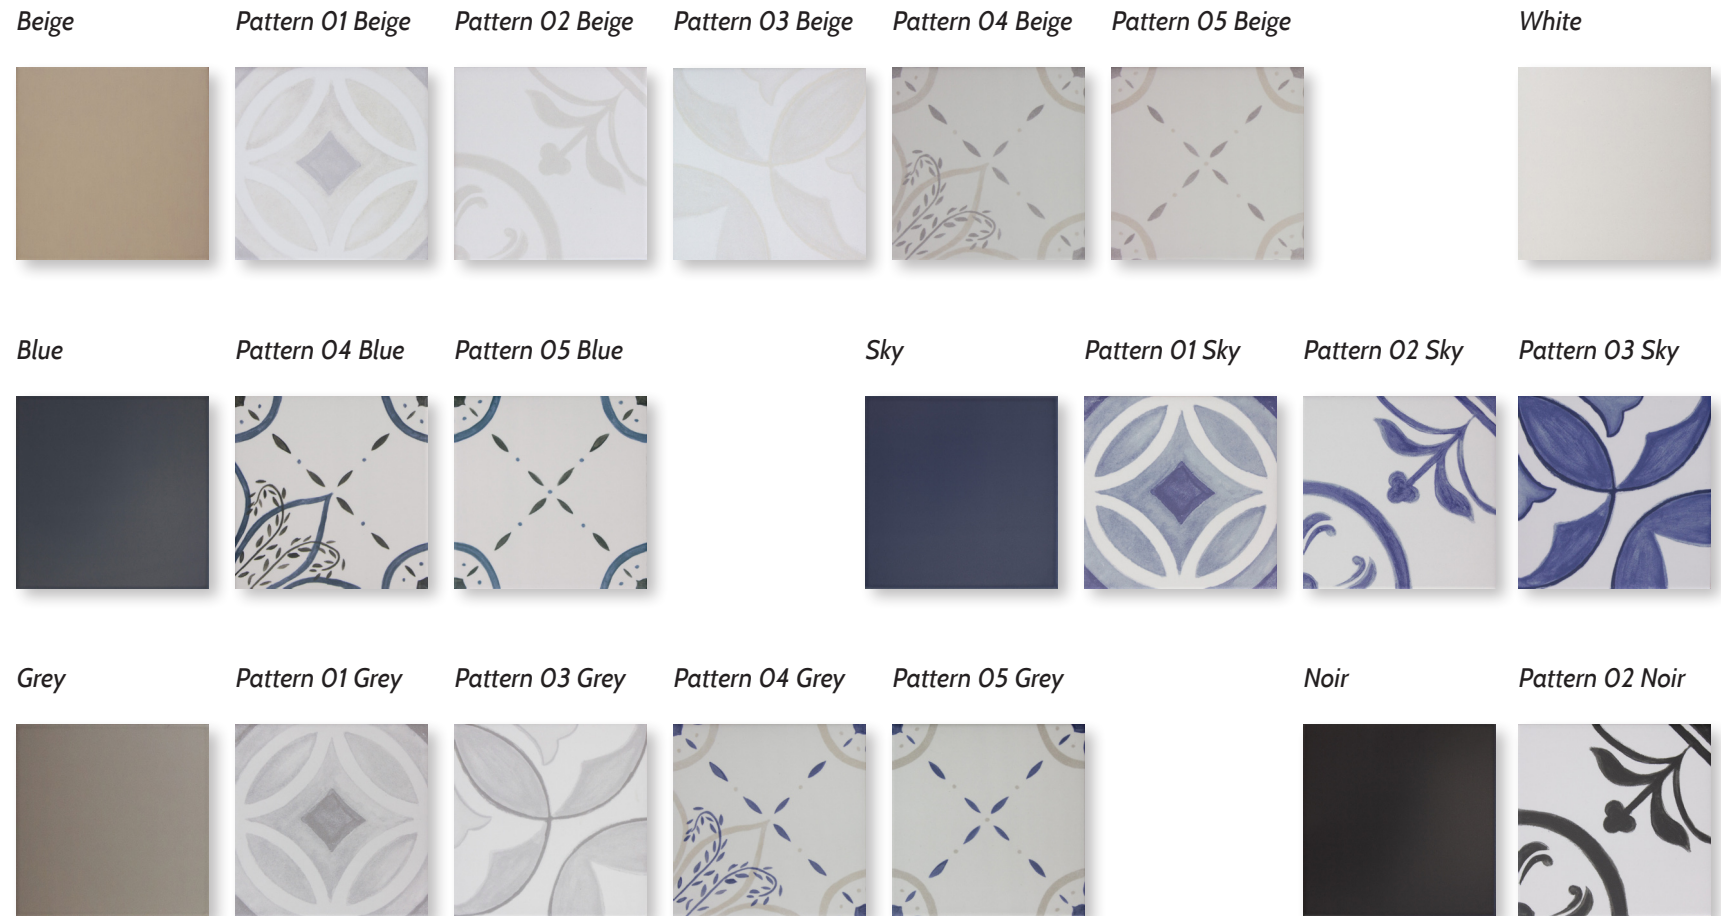

COLOR & SIZE

PACKING INFORMATION

Size	Finish	Thickness	SF per Box	SF per Pallet	Pieces per Box
6"x6"	Matte	9 MM	6.02779	626.89014	25

Wayne Tile
Company