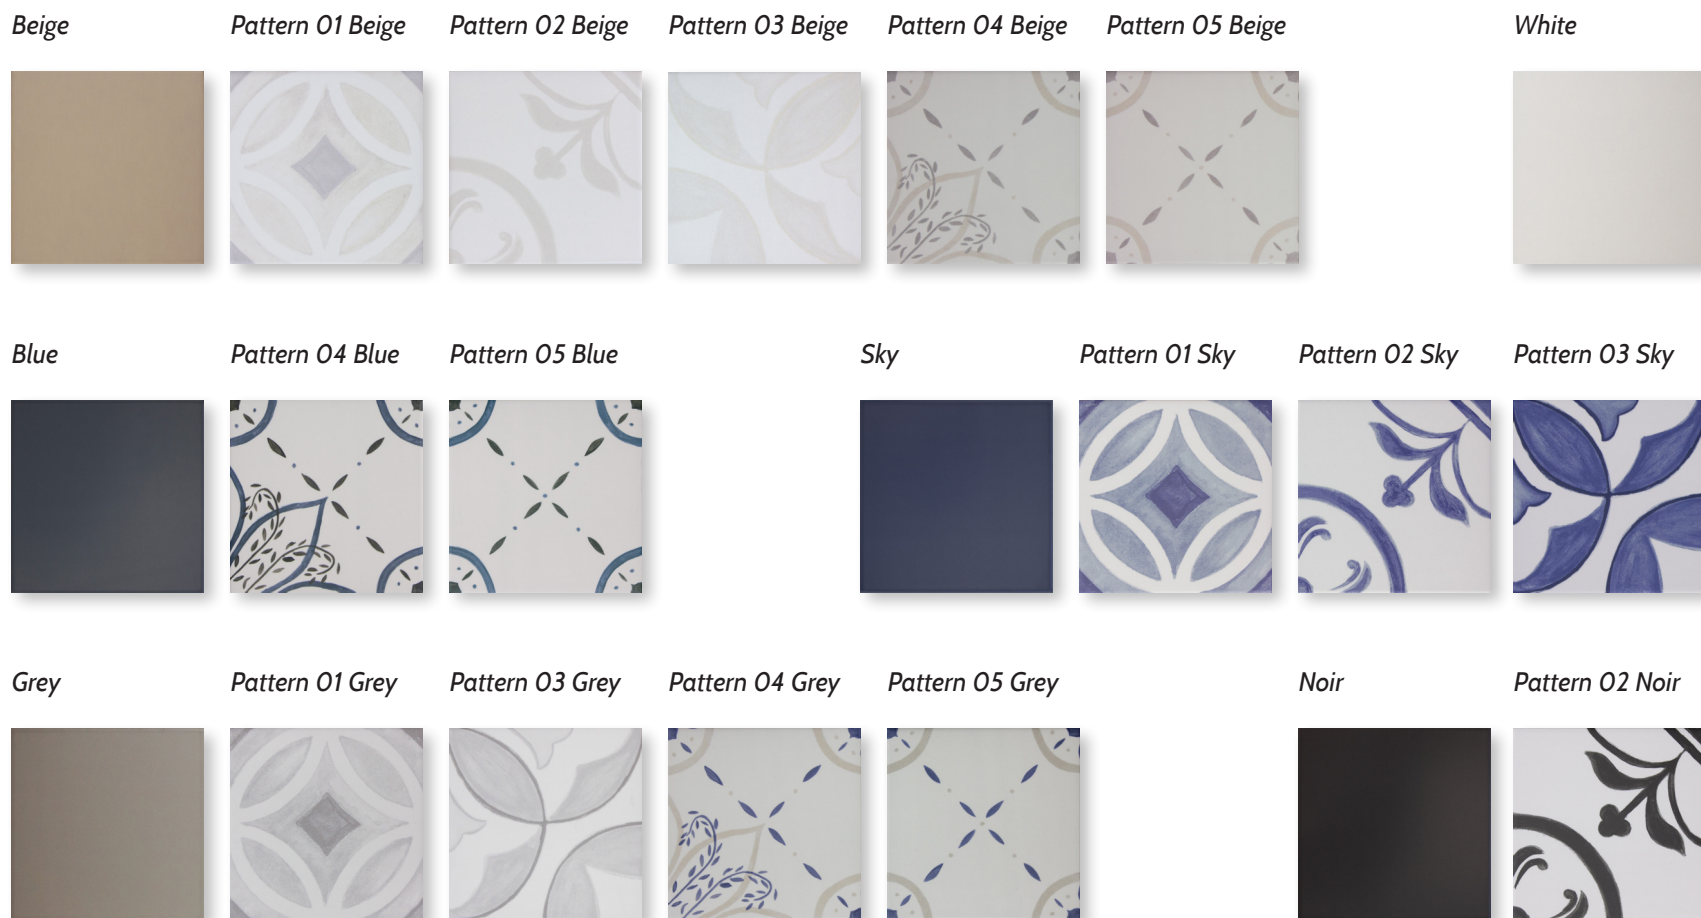

COLOR & SIZE

LEAD TIME
In Stock/Quick Ship

SIZE

PACKING INFORMATION

Size	Finish	Thickness	SF per Box	SF per Pallet	Pieces per Box
6"x6"	Matte	9 mm	6.02779	626.89014	25

Wayne Tile
Company